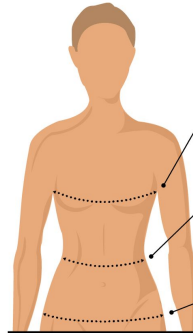

APPAREL

LADIES WAFFLE FLEECE JACKET

CGW510 S - XXXL MSRP \$86.00*

033 Highrise Heather

- 5.9 oz. 100% Polyester waffle knit fleece back and heather front knit fabric
- Thermal fabric provides an extra layer of warm comfort
- Full-zip with contrast zipper binding and Callaway logo rubber zipper pull
- Front open pockets
- Feminine coverstitch seam detailing
- Heat seal label provides tag-free comfort
- Contrast embroidered Callaway logo on right sleeve

*Sizes are based on your actual nude body measurements.

Bust

With your arms relaxed at your side, measure the bust line at the fullest part of your chest.

Waist

Measure around your torso at the smallest part of your waist.

Hips

Wrap a measuring tape around your body at the fullest part of your bottom.

Size*	Number Size	Bust	Waist	Hips
XS	2	33	25 $\frac{3}{8}$	35 $\frac{3}{8}$
S	4-6	34 $\frac{1}{8}$ -35 $\frac{1}{4}$	26 $\frac{1}{8}$ -27	37 $\frac{1}{8}$ -38 $\frac{1}{4}$
M	8-10	36 $\frac{1}{4}$ -37 $\frac{1}{4}$	28-29	39 $\frac{1}{4}$ -40 $\frac{1}{4}$
L	12-14	38 $\frac{3}{4}$ -40 $\frac{3}{8}$	30 $\frac{3}{4}$ -32 $\frac{1}{2}$	41 $\frac{3}{4}$ -43 $\frac{1}{4}$
XL	16	42-43	33 $\frac{1}{2}$ -35	45-47
XXL	18	44	37-38	47-48
XXXL	20	46	40-42	48-52