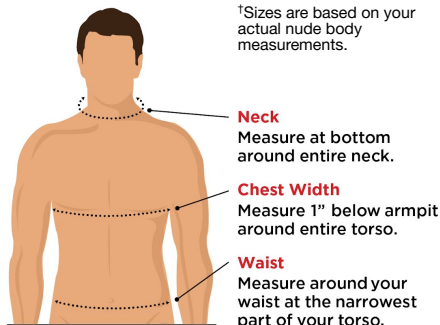

033 Highrise Heather

WAFFLE FLEECE JACKET

CGM503 S - 4XL MSRP \$86.00*

- 5.9 oz. 100% Polyester waffle knit fleece back and heather front knit fabric
- Thermal fabric provides an extra layer of warm comfort
- Full-zip with contrast zipper binding and Callaway logo rubber zipper pull
- Front open pockets
- Heat seal label provides tag-free comfort
- Contrast embroidered Callaway logo on right sleeve

APPAREL

Shirts Sizes [†]	Neck	Chest Width	Waist	Shorts & Pants Waist Sizes
S	14½-15	36-38	28-30	28-30
M	15½-16	39-41	32-34	32-34
L	16½-17	42-44	36-38	36-38
XL	17½-18	45-47	40-42	40-42
XXL	18½-19	48-50	44-46	44-46
XXXL	19½-20	51-53	48-50	
4XL	20½-21	54-56	52-54	